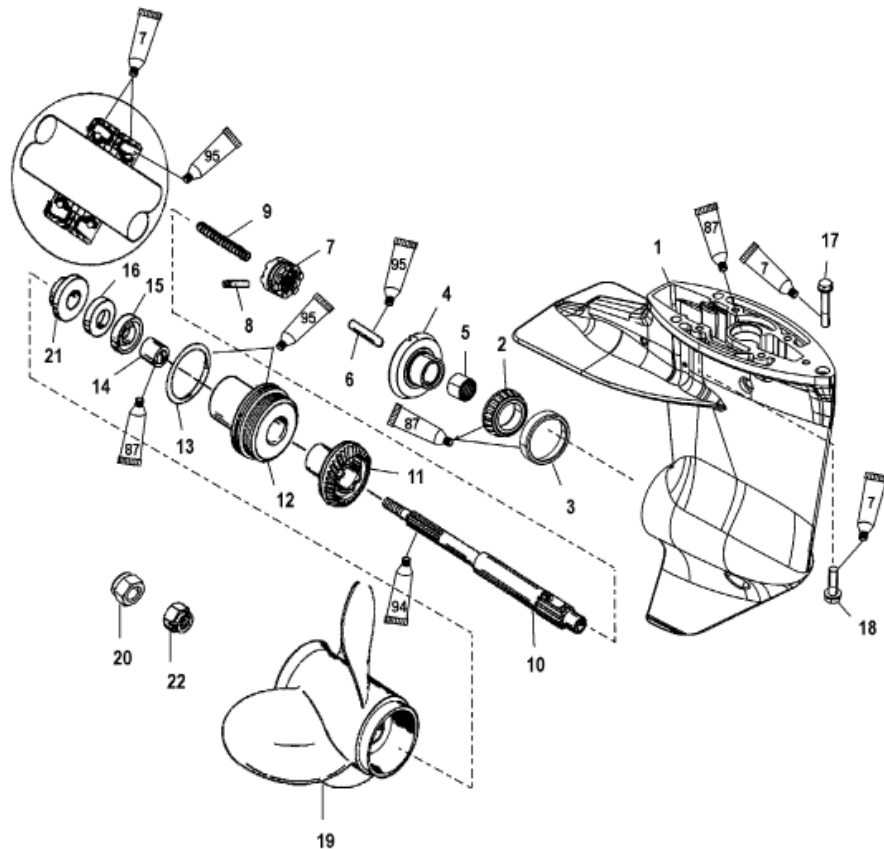

2.60 IN./102 MM TORPEDO DIA. NON-BIGFOOT

2642

Parts List

Ref	Class	Part	Description	Qty	Comment	Footnote
0	1666	8833T33	GEAR HOUSING ASSEMBLY, Con	1	(Short - Black)	
0	1666	8833T35	GEAR HOUSING ASSEMBLY, Con	1	(Long - Black)	
1	1666	8833A17	GEAR HOUSING, Basic	1	(Basic - Black)	
2	31	821321A 1	ROLLER BEARING	1		
3		NSS	NOT SOLD SEPARATE, Cup	1		
4	43	821924A 1	FORWARD GEAR (13-26)	1		
5	23	41367	BUSHING	1		
6		813139	CAM FOLLOWER	1		
7	52	821930A 1	CLUTCH ASSEMBLY	1		
8	17	823951	CROSS PIN	1		
9	24	42204	SPRING	1		
10	44	821929	PROPELLER SHAFT	1		
11	43	821926T 1	REVERSE GEAR, (13-26)	1		
12		42144T 3	BEARING CARRIER	1		
13	25	33145	O-RING, (1.984 x .139)	1		15
14	23	821927	BUSHING	1		
15	26	99325	SEAL	1		15
16	26	821928	OIL SEAL	1		15
17	10	824071 10	SCREW, (M8 x 50)	1		
18	10	824071 7	SCREW, (M8 x 30)	2		
19	48	828156A12	PROPELLER, (9.00 x 9.00)	1		
20	11	40140	NUT, (M10)	1		
21		821932 1	THRUST HUB	1		
22	23	42091 1	SPACER	1		
-	26	41365A 3	SEAL KIT	1		